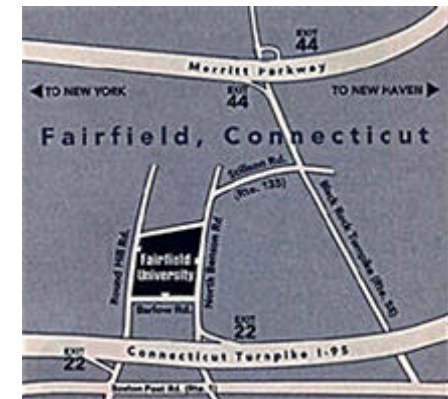

Map and Directions

From New York via Connecticut Turnpike (I-95):

Take exit 22. Turn left onto Round Hill Road. Proceed to Barlow Road. Turn right and proceed to the gate on your left, marked by twin stone columns.

From New Haven via Connecticut Turnpike (I-95):

Take exit 22. Turn right onto North Benson Rd. (Rte. 135). Turn left at Barlow Rd. and proceed to the gate marked by twin stone columns on your right.

From New Haven via Merritt Parkway (Rt. 15):

Take exit 44, take a quick left off the ramp, then take another quick left onto Black Rock Tpke. (Rt. 58), proceed 2 miles to Stillson Rd. (Rt. 135) and turn right. Bear left onto North Benson Road. The University entrance will be on your right.

From New York via Merritt Parkway (Rt. 15):

Take exit 44. Turn left off the ramp, and turn right onto Black Rock Tpke. at the light. Follow directions above

Campus Map

School of Nursing (29)